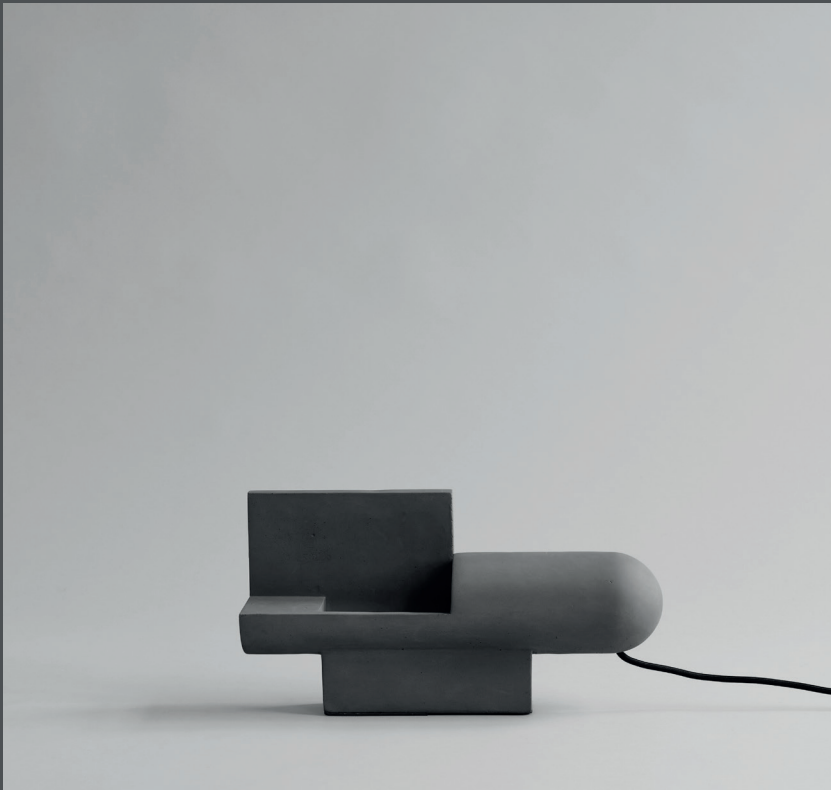

101

C O P E N H A G E N

BRUTALIST LAMP

The slender, elongated form of the Brutalist lamp is inspired by geometric angles in architectural masterpieces by Le Corbusier and Frank Lloyd Wright.

Cast in lightweight concrete it challenges our perception of form in numerous manners - its composition of round and square elements makes for a both hidden and maximization of the light source. When turned off the concrete material is in the same nuance, but when lit the light magically reflects upwards.

Designed by Kristian Sofus Hansen & Tommy Hyldahl.

Product no: 111150

Type: Table Lamp / Indoor

Colour: Grey

Material: Concrete

Cable: Fabric covered cable / Black

Dimensions:

L40 / W10 / H21 CM